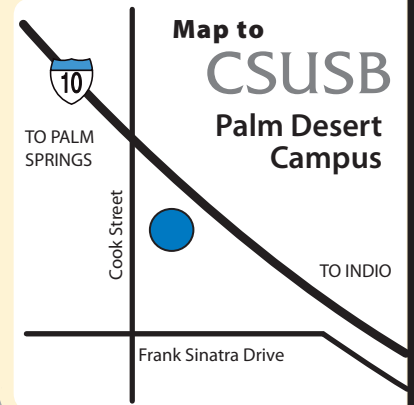

37-500 Cook Street Palm Desert, CA 92211 • (760) 341-2883 • <http://pdc.csusb.edu>

36901 Cook St. Suite #2

*Parking permits are required to park on campus at all times - 24 hours a day/7 days a week. <http://parking.csusb.edu>

Legend

- Emergency Phones
- Disability/Medical Parking Areas
- Information Centers (IC)
- CSUSB Campus Shuttle
- Parking Permit Dispensers*
- Bicycle Racks

Alphabetical Index

- HS Palm Desert Health Sciences Bldg
- IWC Indian Wells Center For Educational Excellence
- IWT Indian Wells Theater
- RG Mary Stuart Rogers Gateway Bldg
- SFC Student Fitness Center
- UCR UCR Building