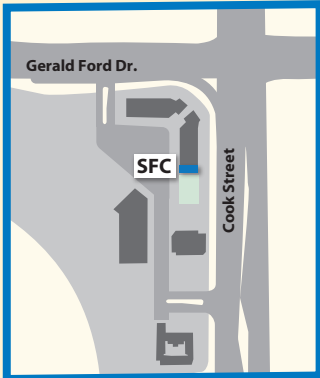

37-500 Cook Street Palm Desert, CA 92211 • (760) 341-2883 • <http://pdc.csusb.edu>

36901 Cook St. Suite #2

*Parking permits are required to park on campus at all times - 24 hours a day/7 days a week. <http://parking.csusb.edu>

Legend

- Emergency Phones
- Disability/Medical Parking Areas
- Information Centers (IC)
- CSUSB Campus Shuttle
- Parking Permit Dispensers*
- Bicycle Racks

Alphabetical Index

- HS Palm Desert Health Sciences Bldg
- IWC Indian Wells Center For Educational Excellence
- IWT Indian Wells Theater
- RG Mary Stuart Rogers Gateway Bldg
- SFC Student Fitness Center
- UCR UCR Building